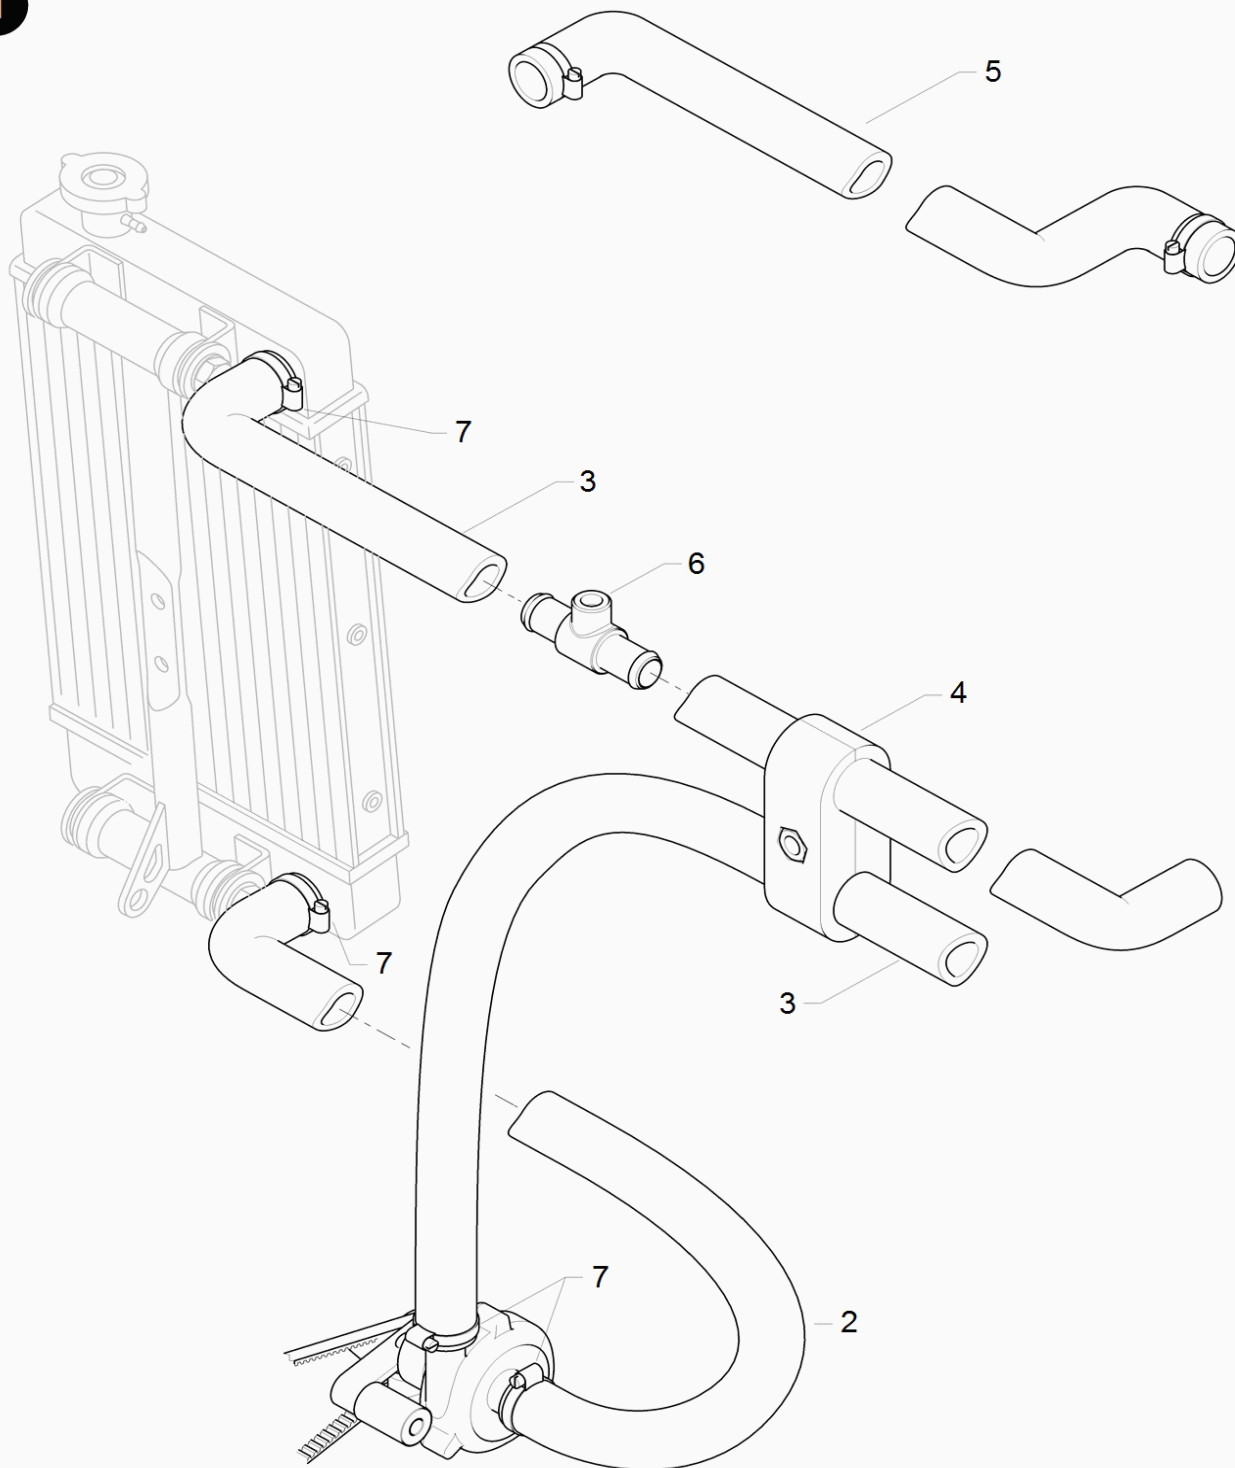

## THERMIC-WATER TUBE

GRr.m BIR079

POS	CODE	DESCRIPTION	C28-S15	RY30-S15	L28C-Y	B25-X	T/A-IV	Y30M	希望小売価格 (税別)
1	10.12940.00	WATER TUBE P.I. ASSEMBLY							11,000
2	20.4008.20	PUMP TUBE-RADIATOR "U"							2,800
3	20.3927.20	GO/RETURN "L" TUBE							2,800
4	20.4016.18	MOUNT FOR WATER COOLER TUBE							380
5	20.9848.20	PUMP TUBE-RADIATOR "S"							5,000
6	10.4678.00	WATER PROBE FITTING							1,500
7	40.5884.00	CLAMP 19-28/3							520