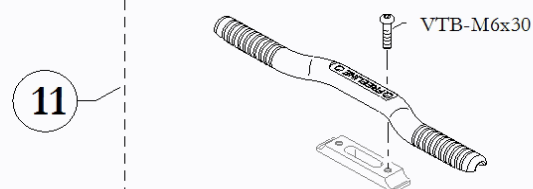

PER EASY KART

ACCESSORIES

Gr.m BIR089

POS	CODE	DESCRIPTION	C28-Y	RY30-S8	TRY-III	TIA-IV	Y30L	希望小売価格 (税別)
2	20.9257.18-RO	CHAIN GUARD FLAT YAMAHA			*	*		900
5	10.10765.00	CHAIN GUARD FREE LINE UNIVERSAL,ASSY	*					8,190
5	10.10772.00	CHAIN GUARD FREE LINE S4,ASSY		*			*	8,190
6	20.10094.18-NE	CARTER CHAIN GUARD FREE LINE	*	*			*	6,000
7	10.10097.00	CHAIN GUARD FREE LINE UNIVERSAL FITTING KIT	*					3,500
7	10.10764.00	CHAIN GUARD FREE LINE S4 FITTING KIT		*			*	2,500
8	10.9802.00	ADJUSTABLE PEDALS						48,000
9	20.9132.10-LU	MOUNT FOR ADJUSTABLE FOOTREST						1,200
11	20.11607.10-NE	SHAPED FOOTREST	*	*			*	9,500
12	6330.00.01	SEAT ASSEMBLING TOOL KIT						28,000
13	6500.00.01	TRACK TROLLEY						52,000
14	20.1929.06	HOLDER 20×3×20						600
14	20.3239.06	HOLDER 20×3×30						600
14	20.3242.06	HOLDER 20×3×60						600
14	20.3245.06	HOLDER 20×3×90			*	*		600
14	20.3246.06	HOLDER 20×3×110			*	*		600
15	20.4011.18	CLAMP d.20						300
17	6880.00.01-BL	SET OF ALIGNMENT MTS						34,000