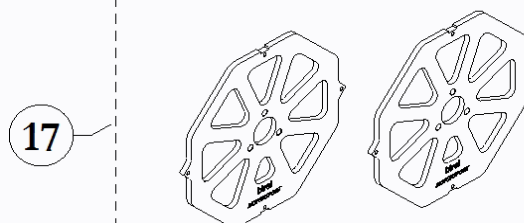

PER EASY KART

ACCESSORIES

Gr.m BIR089

POS	CODE	DESCRIPTION	C28-Y	RY30-S8	TRY-III	TIA-IV	Y30L	希望小売価格 (税別)
2	20.9257.18-RO	CHAIN GUARD FLAT YAMAHA			*	*		900
5	10.10765.00	CHAIN GUARD FREE LINE UNIVERSAL,ASSY	*					8,190
5	10.10772.00	CHAIN GUARD FREE LINE S4,ASSY		*			*	8,190
6	20.10094.18-NE	CARTER CHAIN GUARD FREE LINE	*	*			*	6,000
7	10.10097.00	CHAIN GUARD FREE LINE UNIVERSAL FITTING KIT	*					3,500
7	10.10764.00	CHAIN GUARD FREE LINE S4 FITTING KIT		*			*	2,500
8	10.9802.00	ADJUSTABLE PEDALS						48,000
9	20.9132.10-LU	MOUNT FOR ADJUSTABLE FOOTREST						1,200
11	20.11607.10-NE	SHAPED FOOTREST	*	*			*	9,500
12	6330.00.01	SEAT ASSEMBLING TOOL KIT						28,000
13	6500.00.01	TRACK TROLLEY						52,000
14	20.1929.06	HOLDER 20×3×20						600
14	20.3239.06	HOLDER 20×3×30						600
14	20.3242.06	HOLDER 20×3×60						600
14	20.3245.06	HOLDER 20×3×90			*	*		600
14	20.3246.06	HOLDER 20×3×110			*	*		600
15	20.4011.18	CLAMP d.20						300
17	6880.00.01-BL	SET OF ALIGNMENT MTS						34,000