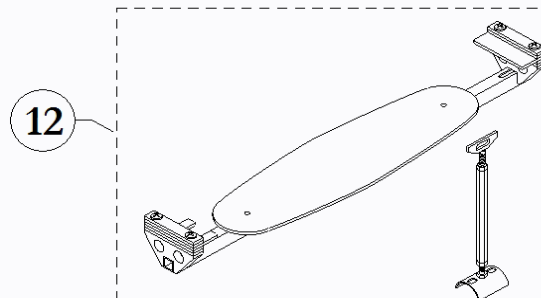

PER EASY KART

ACCESSORIES

Gr.m BIR089

POS	CODE	DESCRIPTION	C28-Y	RY30-S8	TRY-III	TIA-IV	Y30L	希望小売価格 (税別)
2	20.9257.18-RO	CHAIN GUARD FLAT YAMAHA			*	*		900
5	10.10765.00	CHAIN GUARD FREE LINE UNIVERSAL,ASSY	*					8,190
5	10.10772.00	CHAIN GUARD FREE LINE S4,ASSY		*			*	8,190
6	20.10094.18-NE	CARTER CHAIN GUARD FREE LINE	*	*			*	6,000
7	10.10097.00	CHAIN GUARD FREE LINE UNIVERSAL FITTING KIT	*					3,500
7	10.10764.00	CHAIN GUARD FREE LINE S4 FITTING KIT		*			*	2,500
8	10.9802.00	ADJUSTABLE PEDALS						48,000
9	20.9132.10-LU	MOUNT FOR ADJUSTABLE FOOTREST						1,200
11	20.11607.10-NE	SHAPED FOOTREST	*	*			*	9,500
12	6330.00.01	SEAT ASSEMBLING TOOL KIT						28,000
13	6500.00.01	TRACK TROLLEY						52,000
14	20.1929.06	HOLDER 20×3×20						600
14	20.3239.06	HOLDER 20×3×30						600
14	20.3242.06	HOLDER 20×3×60						600
14	20.3245.06	HOLDER 20×3×90			*	*		600
14	20.3246.06	HOLDER 20×3×110			*	*		600
15	20.4011.18	CLAMP d.20						300
17	6880.00.01-BL	SET OF ALIGNMENT MTS						34,000