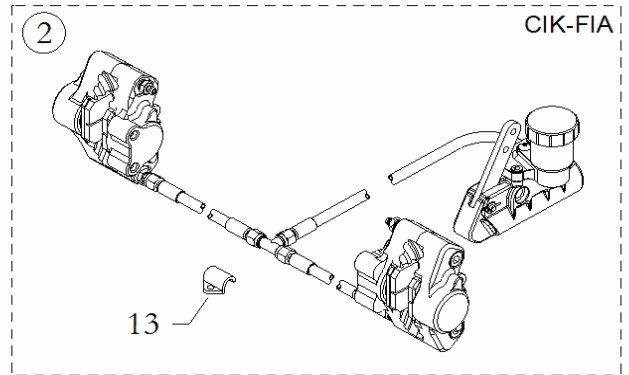

BRAKE SYSTEMS

Gr.m BIR046

POS	CODE	DESCRIPTION	C28-Y	RY30-S8	TRY-III	TIA-IV	Y30L	希望小売価格 (税別)
1	10.12492.00	REAR BRAKE SYSTEM B32 H 8/P19B-LD(2016)						
2	10.8686.00	REAR BRAKE SYSTEM CX I28-H6-A/P19B-LD 670						83,000
3	10.8798.00	REAR BRAKE SYSTEM CX I24-H12/A/D-P19B-LD						
3	10.8957.00	REAR BRAKE SYSTEM CX I24-H12/A/ D-P19B-LD 540						
4	10.11369.00	BRAKE SYSTEM M 20×2 H5						23,000
7	40.3294.00	THREE WAY FITTING BRAKR R	*		*	*		700
8	40.3292.00	ONE WAY FITTING BRAKE R	*	*	*	*	*	700
9	40.3293.00	ELBOW FITTING BRAKE R						700
10	10.3319.00-NU	BRAKE TUBE R. L190						3,200
10	10.3330.00-NU	BRAKE TUBE R. L300						3,200
10	10.3348.00-NU	BRAKE TUBE R. L480						3,500
10	10.3351.00-NU	BRAKE TUBE R. L510						3,800
10	10.3363.00-NU	BRAKE TUBE R. L630						3,800
10	10.3366.00-NU	BRAKE TUBE R. L660						3,800
10	10.3376.00-NU	BRAKE TUBE R. L760						4,000
10	10.7759.00-NU	BRAKE TUBE R. L645						4,000
10	10.8682.00-NU	BRAKE TUBE L670 DO						4,000
10	10.8998.00-NU	BRAKE TUBE L690 DO						4,000
17	20.12017.10-NE	REAR CALIPER SUPPORT TRANSM. C28	*		*			10,000
	20.4802.10-LU	SPACER 8×20×18						800
	20.7336.10-LU	SPACER 8×20×15						800
17	20.10509.10-NE	RADIAL SUPPORT REAR CALIPER RR		*			*	12,000