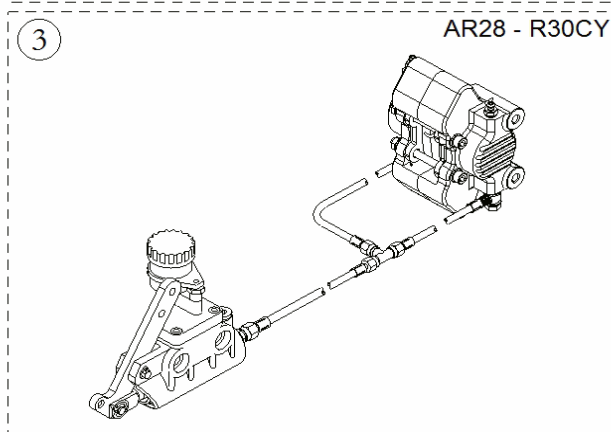

BRAKE SYSTEMS

Gr.m BIR046

POS	CODE	DESCRIPTION	C28-Y	RY30-S8	TRY-III	TIA-IV	Y30L	希望小売価格 (税別)
1	10.12492.00	REAR BRAKE SYSTEM B32 H 8/P19B-LD(2016)						
2	10.8686.00	REAR BRAKE SYSTEM CX I28-H6-A/P19B-LD 670						83,000
3	10.8798.00	REAR BRAKE SYSTEM CX I24-H12/A/D-P19B-LD						
3	10.8957.00	REAR BRAKE SYSTEM CX I24-H12/A/ D-P19B-LD 540						
4	10.11369.00	BRAKE SYSTEM M 20×2 H5						23,000
7	40.3294.00	THREE WAY FITTING BRAKR R	*		*	*		700
8	40.3292.00	ONE WAY FITTING BRAKE R	*	*	*	*	*	700
9	40.3293.00	ELBOW FITTING BRAKE R						700
10	10.3319.00-NU	BRAKE TUBE R. L190						3,200
10	10.3330.00-NU	BRAKE TUBE R. L300						3,200
10	10.3348.00-NU	BRAKE TUBE R. L480						3,500
10	10.3351.00-NU	BRAKE TUBE R. L510						3,800
10	10.3363.00-NU	BRAKE TUBE R. L630						3,800
10	10.3366.00-NU	BRAKE TUBE R. L660						3,800
10	10.3376.00-NU	BRAKE TUBE R. L760						4,000
10	10.7759.00-NU	BRAKE TUBE R. L645						4,000
10	10.8682.00-NU	BRAKE TUBE L670 DO						4,000
10	10.8998.00-NU	BRAKE TUBE L690 DO						4,000
17	20.12017.10-NE	REAR CALIPER SUPPORT TRANSM. C28	*		*			10,000
	20.4802.10-LU	SPACER 8×20×18						800
	20.7336.10-LU	SPACER 8×20×15						800
17	20.10509.10-NE	RADIAL SUPPORT REAR CALIPER RR		*			*	12,000