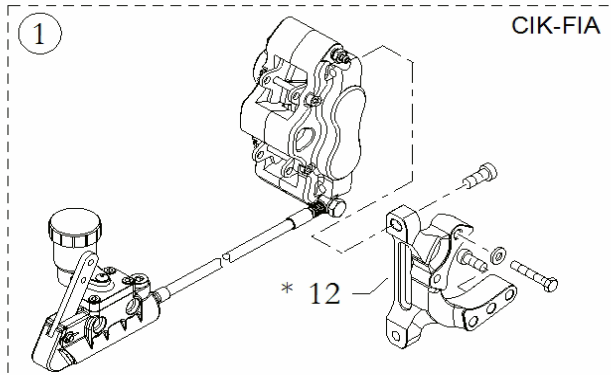

BRAKE SYSTEMS

Gr.m BIR046

POS	CODE	DESCRIPTION	C28-Y	RY30-S8	TRY-III	TIA-IV	Y30L	希望小売価格 (税別)
1	10.12492.00	REAR BRAKE SYSTEM B32 H 8/P19B-LD(2016)						
2	10.8686.00	REAR BRAKE SYSTEM CX I28-H6-A/P19B-LD 670						83,000
3	10.8798.00	REAR BRAKE SYSTEM CX I24-H12/A/D-P19B-LD						
3	10.8957.00	REAR BRAKE SYSTEM CX I24-H12/A/ D-P19B-LD 540						
4	10.11369.00	BRAKE SYSTEM M 20×2 H5						23,000
7	40.3294.00	THREE WAY FITTING BRAKR R	*		*	*		700
8	40.3292.00	ONE WAY FITTING BRAKE R	*	*	*	*	*	700
9	40.3293.00	ELBOW FITTING BRAKE R						700
10	10.3319.00-NU	BRAKE TUBE R. L190						3,200
10	10.3330.00-NU	BRAKE TUBE R. L300						3,200
10	10.3348.00-NU	BRAKE TUBE R. L480						3,500
10	10.3351.00-NU	BRAKE TUBE R. L510						3,800
10	10.3363.00-NU	BRAKE TUBE R. L630						3,800
10	10.3366.00-NU	BRAKE TUBE R. L660						3,800
10	10.3376.00-NU	BRAKE TUBE R. L760						4,000
10	10.7759.00-NU	BRAKE TUBE R. L645						4,000
10	10.8682.00-NU	BRAKE TUBE L670 DO						4,000
10	10.8998.00-NU	BRAKE TUBE L690 DO						4,000
17	20.12017.10-NE	REAR CALIPER SUPPORT TRANSM. C28	*		*			10,000
	20.4802.10-LU	SPACER 8×20×18						800
	20.7336.10-LU	SPACER 8×20×15						800
17	20.10509.10-NE	RADIAL SUPPORT REAR CALIPER RR		*			*	12,000