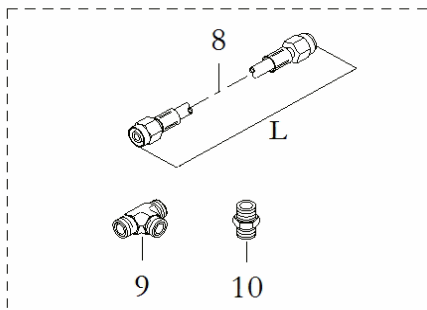

BRAKE SYSTEMS

Gr.m BIR046

POS	CODE	DESCRIPTION	C28-Y	RY30-S8	TRY-III	TIA-IV	Y30L	希望小売価格 (税別)
1	10.12492.00	REAR BRAKE SYSTEM B32 H 8/P19B-LD(2016)						
2	10.8686.00	REAR BRAKE SYSTEM CX I28-H6-A/P19B-LD 670						83,000
3	10.8798.00	REAR BRAKE SYSTEM CX I24-H12/A/D-P19B-LD						
3	10.8957.00	REAR BRAKE SYSTEM CX I24-H12/A/ D-P19B-LD 540						
4	10.11369.00	BRAKE SYSTEM M 20×2 H5						23,000
7	40.3294.00	THREE WAY FITTING BRAKR R	*		*	*		700
8	40.3292.00	ONE WAY FITTING BRAKE R	*	*	*	*	*	700
9	40.3293.00	ELBOW FITTING BRAKE R						700
10	10.3319.00-NU	BRAKE TUBE R. L190						3,200
10	10.3330.00-NU	BRAKE TUBE R. L300						3,200
10	10.3348.00-NU	BRAKE TUBE R. L480						3,500
10	10.3351.00-NU	BRAKE TUBE R. L510						3,800
10	10.3363.00-NU	BRAKE TUBE R. L630						3,800
10	10.3366.00-NU	BRAKE TUBE R. L660						3,800
10	10.3376.00-NU	BRAKE TUBE R. L760						4,000
10	10.7759.00-NU	BRAKE TUBE R. L645						4,000
10	10.8682.00-NU	BRAKE TUBE L670 DO						4,000
10	10.8998.00-NU	BRAKE TUBE L690 DO						4,000
17	20.12017.10-NE	REAR CALIPER SUPPORT TRANSM. C28	*		*			10,000
	20.4802.10-LU	SPACER 8×20×18						800
	20.7336.10-LU	SPACER 8×20×15						800
17	20.10509.10-NE	RADIAL SUPPORT REAR CALIPER RR		*			*	12,000