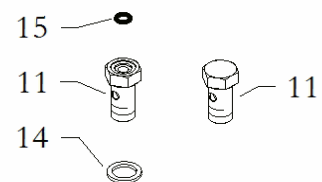

BRAKE SYSTEMS

Gr.m BIR046

POS	CODE	DESCRIPTION	C28-Y	RY30-S8	TRY-III	TIA-IV	Y30L	希望小売価格 (税別)
1	10.12492.00	REAR BRAKE SYSTEM B32 H 8/P19B-LD(2016)						
2	10.8686.00	REAR BRAKE SYSTEM CX I28-H6-A/P19B-LD 670						83,000
3	10.8798.00	REAR BRAKE SYSTEM CX I24-H12/A/D-P19B-LD						
3	10.8957.00	REAR BRAKE SYSTEM CX I24-H12/A/ D-P19B-LD 540						
4	10.11369.00	BRAKE SYSTEM M 20×2 H5						23,000
7	40.3294.00	THREE WAY FITTING BRAKR R	*		*	*		700
8	40.3292.00	ONE WAY FITTING BRAKE R	*	*	*	*	*	700
9	40.3293.00	ELBOW FITTING BRAKE R						700
10	10.3319.00-NU	BRAKE TUBE R. L190						3,200
10	10.3330.00-NU	BRAKE TUBE R. L300						3,200
10	10.3348.00-NU	BRAKE TUBE R. L480						3,500
10	10.3351.00-NU	BRAKE TUBE R. L510						3,800
10	10.3363.00-NU	BRAKE TUBE R. L630						3,800
10	10.3366.00-NU	BRAKE TUBE R. L660						3,800
10	10.3376.00-NU	BRAKE TUBE R. L760						4,000
10	10.7759.00-NU	BRAKE TUBE R. L645						4,000
10	10.8682.00-NU	BRAKE TUBE L670 DO						4,000
10	10.8998.00-NU	BRAKE TUBE L690 DO						4,000
17	20.12017.10-NE	REAR CALIPER SUPPORT TRANSM. C28	*		*			10,000
	20.4802.10-LU	SPACER 8×20×18						800
	20.7336.10-LU	SPACER 8×20×15						800
17	20.10509.10-NE	RADIAL SUPPORT REAR CALIPER RR		*			*	12,000