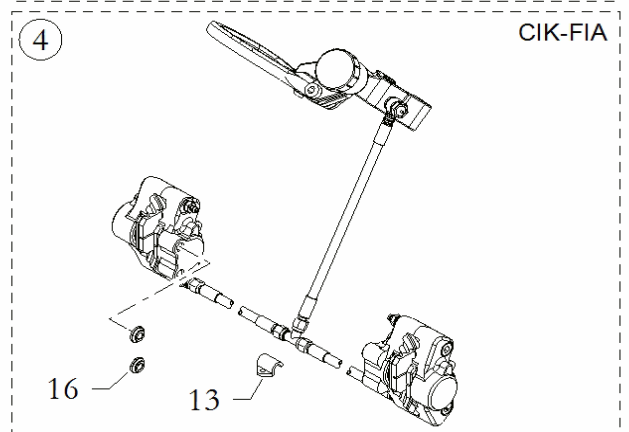

BRAKE SYSTEMS

Gr.m BIR046

POS	CODE	DESCRIPTION	C28-Y	RY30-S8	TRY-III	TIA-IV	Y30L	希望小売価格 (税別)
1	10.12492.00	REAR BRAKE SYSTEM B32 H 8/P19B-LD(2016)						
2	10.8686.00	REAR BRAKE SYSTEM CX I28-H6-A/P19B-LD 670						83,000
3	10.8798.00	REAR BRAKE SYSTEM CX I24-H12/A/D-P19B-LD						
3	10.8957.00	REAR BRAKE SYSTEM CX I24-H12/A/ D-P19B-LD 540						
4	10.11369.00	BRAKE SYSTEM M 20×2 H5						23,000
7	40.3294.00	THREE WAY FITTING BRAKR R	*		*	*		700
8	40.3292.00	ONE WAY FITTING BRAKE R	*	*	*	*	*	700
9	40.3293.00	ELBOW FITTING BRAKE R						700
10	10.3319.00-NU	BRAKE TUBE R. L190						3,200
10	10.3330.00-NU	BRAKE TUBE R. L300						3,200
10	10.3348.00-NU	BRAKE TUBE R. L480						3,500
10	10.3351.00-NU	BRAKE TUBE R. L510						3,800
10	10.3363.00-NU	BRAKE TUBE R. L630						3,800
10	10.3366.00-NU	BRAKE TUBE R. L660						3,800
10	10.3376.00-NU	BRAKE TUBE R. L760						4,000
10	10.7759.00-NU	BRAKE TUBE R. L645						4,000
10	10.8682.00-NU	BRAKE TUBE L670 DO						4,000
10	10.8998.00-NU	BRAKE TUBE L690 DO						4,000
17	20.12017.10-NE	REAR CALIPER SUPPORT TRANSM. C28	*		*			10,000
	20.4802.10-LU	SPACER 8×20×18						800
	20.7336.10-LU	SPACER 8×20×15						800
17	20.10509.10-NE	RADIAL SUPPORT REAR CALIPER RR		*			*	12,000