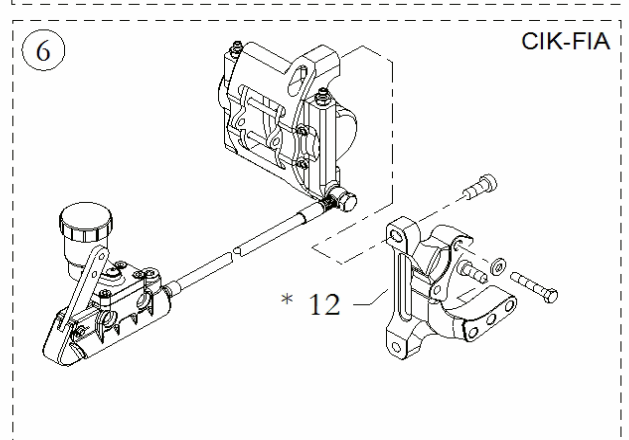

BRAKE SYSTEMS

Gr.m BIR046

POS	CODE	DESCRIPTION	C28-Y	RY30-S8	TRY-III	TIA-IV	Y30L	希望小売価格 (税別)
1	10.12492.00	REAR BRAKE SYSTEM B32 H 8/P19B-LD(2016)						
2	10.8686.00	REAR BRAKE SYSTEM CX I28-H6-A/P19B-LD 670						83,000
3	10.8798.00	REAR BRAKE SYSTEM CX I24-H12/A/D-P19B-LD						
3	10.8957.00	REAR BRAKE SYSTEM CX I24-H12/A/ D-P19B-LD 540						
4	10.11369.00	BRAKE SYSTEM M 20×2 H5						23,000
7	40.3294.00	THREE WAY FITTING BRAKR R	*		*	*		700
8	40.3292.00	ONE WAY FITTING BRAKE R	*	*	*	*	*	700
9	40.3293.00	ELBOW FITTING BRAKE R						700
10	10.3319.00-NU	BRAKE TUBE R. L190						3,200
10	10.3330.00-NU	BRAKE TUBE R. L300						3,200
10	10.3348.00-NU	BRAKE TUBE R. L480						3,500
10	10.3351.00-NU	BRAKE TUBE R. L510						3,800
10	10.3363.00-NU	BRAKE TUBE R. L630						3,800
10	10.3366.00-NU	BRAKE TUBE R. L660						3,800
10	10.3376.00-NU	BRAKE TUBE R. L760						4,000
10	10.7759.00-NU	BRAKE TUBE R. L645						4,000
10	10.8682.00-NU	BRAKE TUBE L670 DO						4,000
10	10.8998.00-NU	BRAKE TUBE L690 DO						4,000
17	20.12017.10-NE	REAR CALIPER SUPPORT TRANSM. C28	*		*			10,000
	20.4802.10-LU	SPACER 8×20×18						800
	20.7336.10-LU	SPACER 8×20×15						800
17	20.10509.10-NE	RADIAL SUPPORT REAR CALIPER RR		*			*	12,000