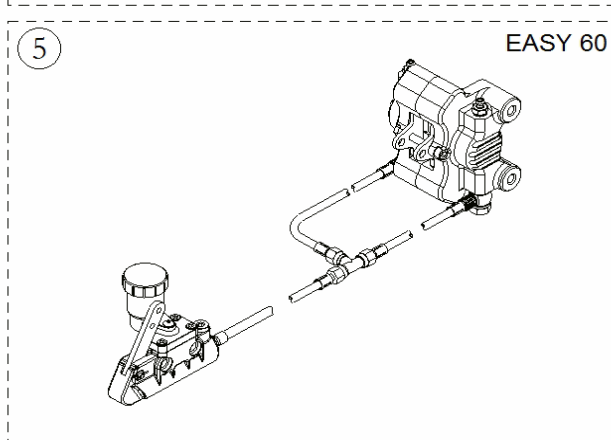

BRAKE SYSTEMS

Gr.m BIR046

POS	CODE	DESCRIPTION	C28-Y	RY30-S8	TRY-III	TIA-IV	Y30L	希望小売価格 (税別)
1	10.12492.00	REAR BRAKE SYSTEM B32 H 8/P19B-LD(2016)						
2	10.8686.00	REAR BRAKE SYSTEM CX I28-H6-A/P19B-LD 670						83,000
3	10.8798.00	REAR BRAKE SYSTEM CX I24-H12/A/D-P19B-LD						
3	10.8957.00	REAR BRAKE SYSTEM CX I24-H12/A/ D-P19B-LD 540						
4	10.11369.00	BRAKE SYSTEM M 20×2 H5						23,000
7	40.3294.00	THREE WAY FITTING BRAKR R	*		*	*		700
8	40.3292.00	ONE WAY FITTING BRAKE R	*	*	*	*	*	700
9	40.3293.00	ELBOW FITTING BRAKE R						700
10	10.3319.00-NU	BRAKE TUBE R. L190						3,200
10	10.3330.00-NU	BRAKE TUBE R. L300						3,200
10	10.3348.00-NU	BRAKE TUBE R. L480						3,500
10	10.3351.00-NU	BRAKE TUBE R. L510						3,800
10	10.3363.00-NU	BRAKE TUBE R. L630						3,800
10	10.3366.00-NU	BRAKE TUBE R. L660						3,800
10	10.3376.00-NU	BRAKE TUBE R. L760						4,000
10	10.7759.00-NU	BRAKE TUBE R. L645						4,000
10	10.8682.00-NU	BRAKE TUBE L670 DO						4,000
10	10.8998.00-NU	BRAKE TUBE L690 DO						4,000
17	20.12017.10-NE	REAR CALIPER SUPPORT TRANSM. C28	*		*			10,000
	20.4802.10-LU	SPACER 8×20×18						800
	20.7336.10-LU	SPACER 8×20×15						800
17	20.10509.10-NE	RADIAL SUPPORT REAR CALIPER RR		*			*	12,000