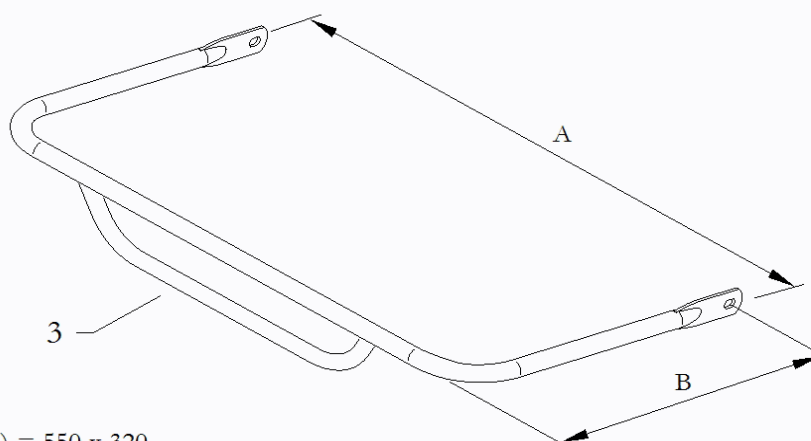

(A x B) = 585 x 310

(A x B) = 550 x 320

(A x B) = 550 x 320

FRONT BUMPER

Gr.m BIR005

POS	CODE	DESCRIPTION	C28-Y	RY30-S8	TRY-III	TIA-IV	Y30L	希望小売価格 (税別)
1	20.7526.06	FRONT BUMPER L-C/510×260-D	*					5,200
2	10.7036.00	FRONT BUMPER D 550×320 FL09/14				*		7,400
2	10.7647.00	FRONT BUMPER D 510×260 FL09/14 MINI			*			7,400
3	10.11839.00	FRONT BUMPER D 550×320 CIK-FRK KG		*			*	7,200