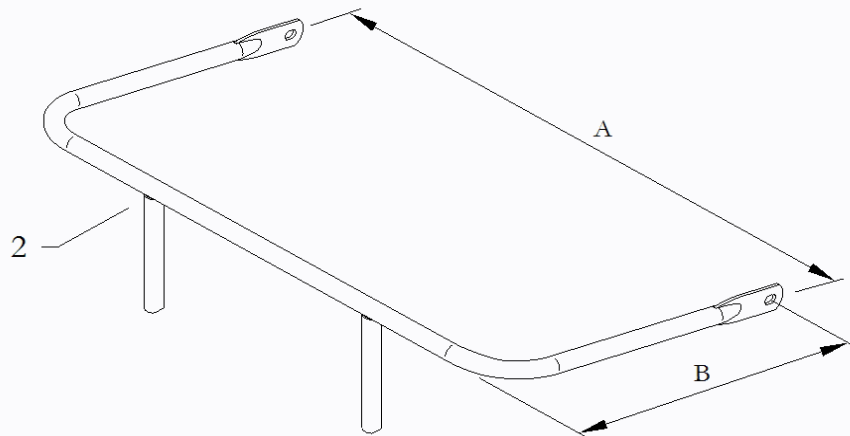

(A x B) = 585 x 310

(A x B) = 550 x 320

(A x B) = 550 x 320

FRONT BUMPER

Gr.m BIR005

POS	CODE	DESCRIPTION	C28-Y	RY30-S8	TRY-III	TIA-IV	Y30L	希望小売価格 (税別)
1	20.7526.06	FRONT BUMPER L-C/510×260-D	*					5,200
2	10.7036.00	FRONT BUMPER D 550×320 FL09/14				*		7,400
2	10.7647.00	FRONT BUMPER D 510×260 FL09/14 MINI			*			7,400
3	10.11839.00	FRONT BUMPER D 550×320 CIK-FRK KG		*			*	7,200