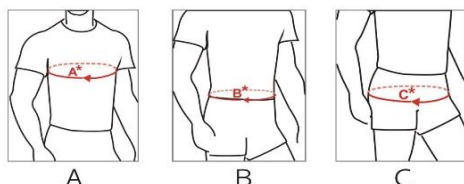

SPORTS WEAR

Gr.m BIR996

POS	CODE	DESCRIPTION	希望小売価格 (税別)
1	96.12050.02	BIREL ART RACE SUIT	66,000
2	96.12066.02	WINDBREAKER JACKET BIREL ART (SIZE:XS~XL)	24,000
3	96.12067.02	FLEECE BIREL ART (SIZE:XS~XL)	13,500
4	96.12068.02	POLO BIREL ART (SIZE:XS~XL)	8,400
5	96.12052.02	SHOES BIREL ART	受発注品
6	96.12053.02	KART GLOVES BIREL ART	受発注品

*birel*ART

free m 製の Birel ART ワークスーツ サイズ表

ADULT

SIZE	44	46	48	50	52	54	56	58	60	62
A	85-88	89-92	93-96	97-100	101-104	105-108	109-112	113-116	117-120	121-124
B	73-76	77-80	81-84	85-88	89-92	93-96	97-100	101-104	105-108	109-112
C	85-88	89-92	93-96	97-100	101-104	105-108	109-112	113-116	117-120	121-124
HEIGHT	164-166	167-169	170-172	173-175	176-178	179-181	182-184	185-187	188-190	191-193
WEIGHT	46-50	54-60	60-66	66-72	72-78	78-84	84-90	90-96	96-102	102-108

CHILD

SIZE	110	120	130	140	150	160
A	61-64	65-68	69-72	73-76	77-80	81-84
B	49-52	53-56	57-60	61-64	65-68	69-72
C	61-64	65-68	69-72	73-76	77-80	81-84
HEIGHT	105-114	115-124	125-133	135-143	145-153	155-163