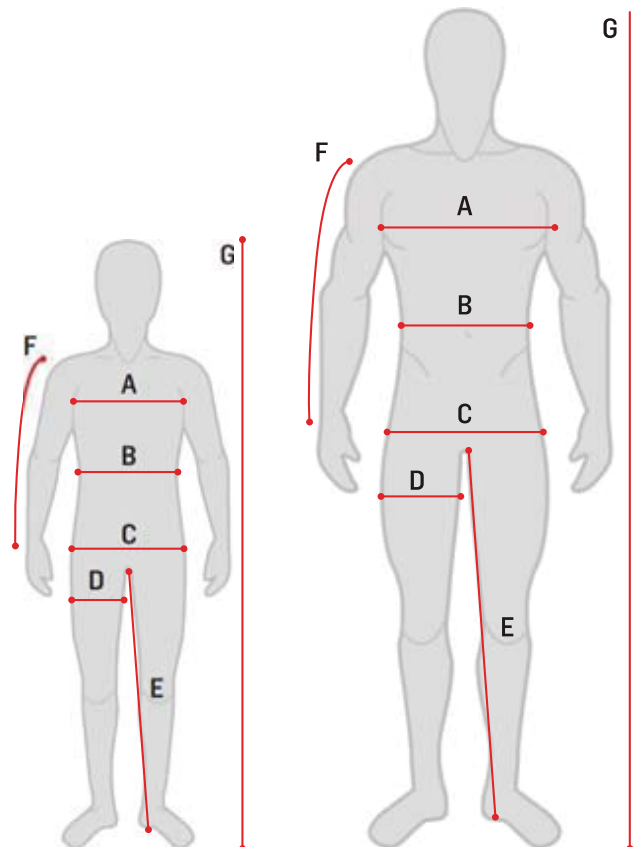

# SPORTS WEAR

Gr.m BIR996

POS	CODE	DESCRIPTION	希望小売価格 (税別)
1	96.13271.02	RACE SUIT Birel ART 2018 SIZE : 130 - 160 / 42 - 60	66,000
2	96.13274.02	GLOVE Birel ART 2018 SIZE : XXXS - XXXL	受注品
3	96.13273.02	SHOES BIREL ART 2018 SIZE: 35 - 46	受注品
4	96.13280.02	WIND BREAKER JACKET BIREL ART 2018 SIZE: XS - XXL	34,000
5	96.13279.02	JACKET SOFT SHELL BIREL ART 2018 SIZE: XXS - XXL	23,000
6	96.13281.02	SWEAT SHIRT BIREL ART 2018 SIZE: XS - XXL	12,500

## Men's SIZE CHART

EURO SIZE	40	42	44	46	48	50	52	54	56	58	60
INTERNATIONAL SIZE	XXS	XS	S	M	L	XL	XXL	3XL			
A. CHEST (cm)	78-82	82-86	86-90	90-94	94-98	98-102	102-106	106-110	110-114	114-118	118-122
B. WAIST (cm)	64-68	68-72	72-76	76-80	80-84	84-88	88-92	92-96	96-100	100-104	104-108
C. HIP (cm)	79-83	83-87	87-91	91-95	95-99	99-103	103-107	107-111	111-115	115-119	119-123
D. THIGH (cm)	48-49	50-51	52-53	54-55	56-57	58-59	60-61	62-63	64-65	66-67	68-69
E. INSEAM (cm)	71-72	73-74	75-76	77-78	79-80	81-82	83-84	85-86	87-88	89-90	89-90
F. OUTER ARM (cm)	49-50	51-52	53-54	55-56	57-58	59-60	61-62	63-64	65-66	67-68	67-68
G. HEIGHT (cm)	150-156	157-163	164-167	168-171	172-175	176-179	180-183	184-187	188-191	192-195	192-195

## Kid's SIZE CHART

INTERNATIONAL SIZE	S	M	L	XL
YEARS	6-7	8-10	11-12	13-14
A. CHEST (cm)	60.5 - 65.5	65.5 - 70.5	70.5 - 75.5	75.5 - 80.5
B. WAIST (cm)	54 - 58	58 - 62	62 - 66	66 - 70
C. HIP (cm)	68 - 72	72 - 76	76 - 80	80 - 84
D. THIGH (cm)	40 - 42	42 - 44	44 - 46	46 - 48
E. INSEAM (cm)	51.1 - 56.5	56.5 - 61.5	61.5 - 66.5	66.5 - 71.5
F. ARM LENGTH (cm)	39 - 43	43 - 47	47 - 51	51 - 55
G. HEIGHT (cm)	109 - 120	120 - 130	130 - 145	145 - 159