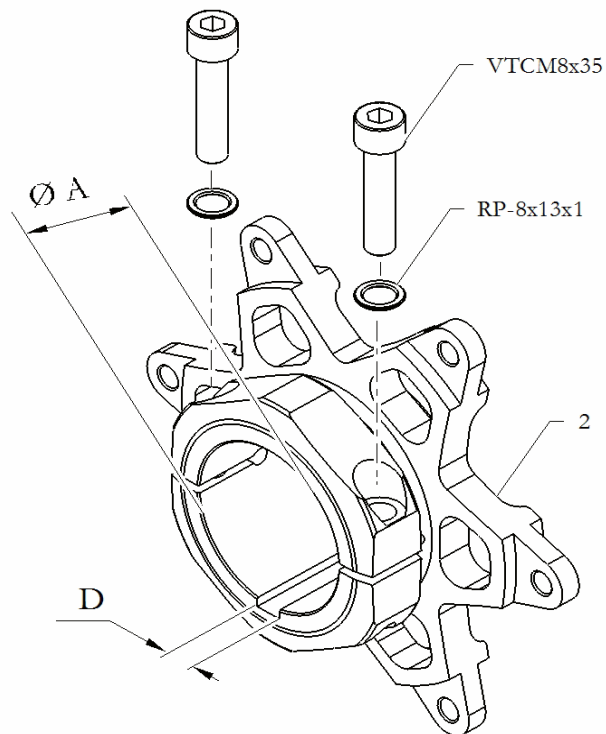

$(A - D) = (25 - 6)$

POS	CODE	DESCRIPTION	C28-S14	RY30-S14	L28C-Y	B25-X	TIA-IV	Y30M	希望小売価格 (税別)
1	10.10320.00-NE	CROWN CARRIER 25-6 A HQ			*	*			16,200
1	10.10321.00-NE	CROWN CARRIER 30-6 A HQ	*						16,200
1	10.10322.00-NE	CROWN CARRIER 40-6 A HQ					*		16,200
1	10.10323.00-NE	CROWN CARRIER 50-6 A HQ							16,200
2	10.13903.00-NE	CROWN CARRIER 50-8 A HQ 2019		*				*	19,500
2	10.14755.00-NE	CROWN CARRIER 40-8 A HQ					*		19,500