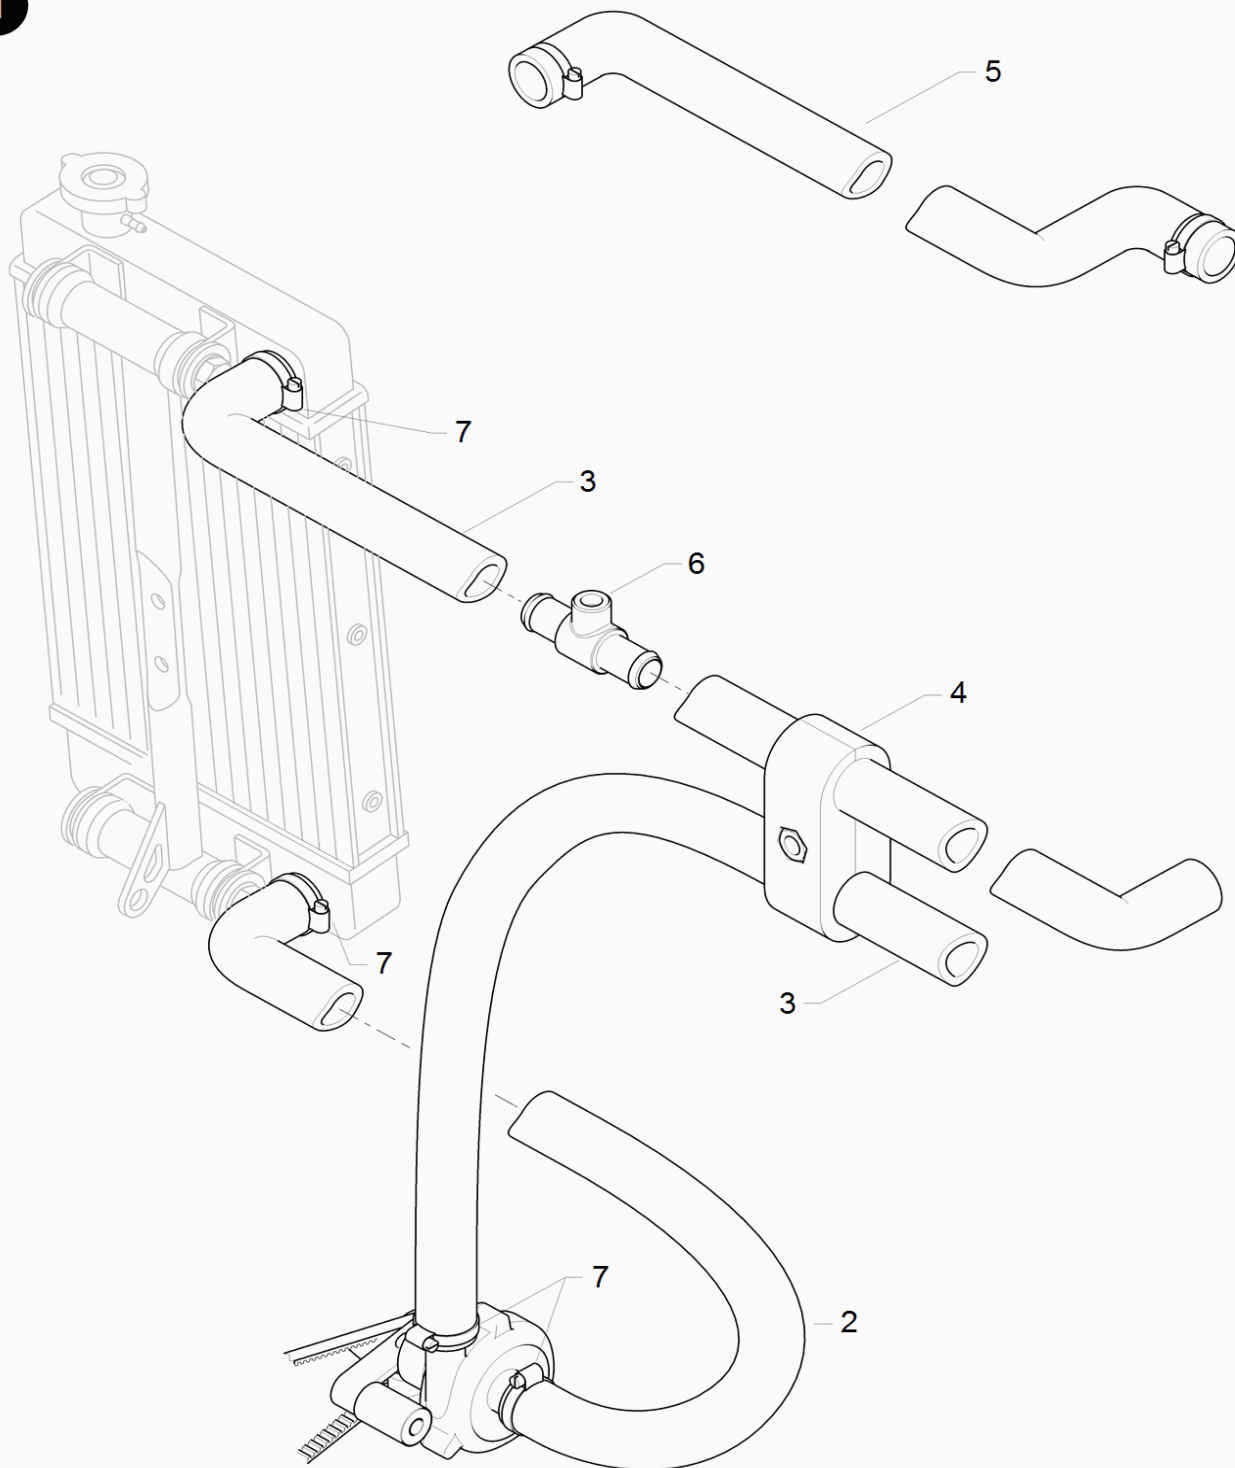

1

POS	CODE	DESCRIPTION	C28-S14	RY30-S14	L28C-Y	B25-X	TIA-IV	Y30M	希望小売価格 (税別)
1	10.12940.00	WATER TUBE P.I. ASSEMBLY							9,300
2	20.4008.20	PUMP TUBE-RADIATOR "U"							2,400
3	20.3927.20	GO/RETURN "L" TUBE							2,400
4	20.4016.18	MOUNT FOR WATER COOLER TUBE							330
5	20.9848.20	PUMP TUBE-RADIATOR "S"							4,400
6	10.4678.00	WATER PROBE FITTING							1,200
7	40.5884.00	CLAMP 19-28/3							440