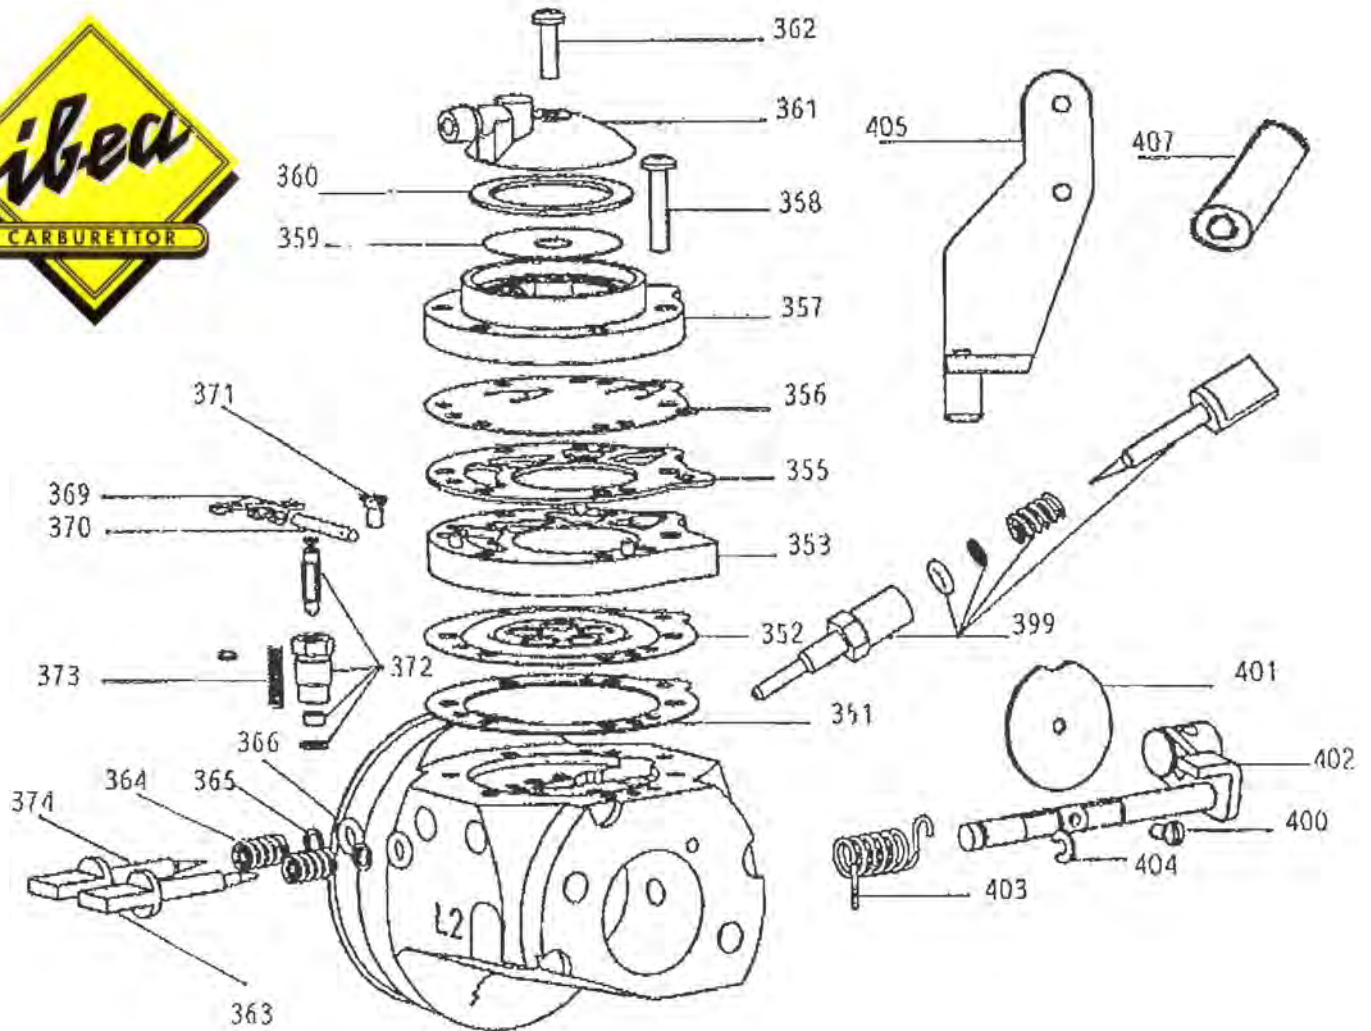

birelART

news

appunt, notizie, curiosita dal mondo Birel ART

IBEA PRICE LIST

351 DIAPHRAGM GASKET	280
352 DIAPHRAGM	1,400
353 DIAPHRAGM COVER	1,800
355 FUEL PUMP GASKET	280
356 FUEL PUMP DIAPHRAGM BROWN	460
356/1 FUEL PUMP DIAPHRAGM TRANSPARENT	460
357 FUEL PUMP BODY	2,200
358 FUEL PUMP SCREW	40
359 FUEL STRAINER SCREEN	280
360 FUEL STRAINER COVER GASKET	220

birelART

news

appunt, notizie, curiosita dal mondo Birel ART

361 FUEL STRAINER COVER	540
362 FUEL STRAINER COVER RET.SCREW	40
363 MIXTURE SCREW L.	540
364 MIXTURE SCREW SPRING	220
365 MIXTURE SCREW WASHER	40
366 MIXTURE SCREW PACKING	120
369 INLET CONTROL LEVER	300
370 INLET CONTROL LEVER FULCRUM	220
371 INLET CONTROL LEVER SCREW	60
372 INLET NEEDLE SEAT&GASKET	1,200
372/1 INLET NEEDLE ONLY	540
372/2 RUBBER FOR INLET NEEDLE SEAT	180
372/3 COPPER WASHER FOR NEEDLE SEAT	60
373 INLET TENSION SPRING 5/6/6,5/7 GR	140
374 HIGH SPEED MIXTURE SCREW H	540
400 SCREW FOR BUTTERFLY	60
401 SHUTTER L6/L9	340
402 SHAFT	3,800
402/1 SPECIAL SHAFT WITH SHUTTER L6/L9	7,400
402/2 SPECIAL SHAFT WITH SHUTTER L7/L8	7,400
403 SPRING FOR SHAFT	340
404 SHAFT CLIP	60
406 SUPPORT FOR CABLE L4/L6/L7/L8/L9	2,000
407 SPECIAL NUT M6	680